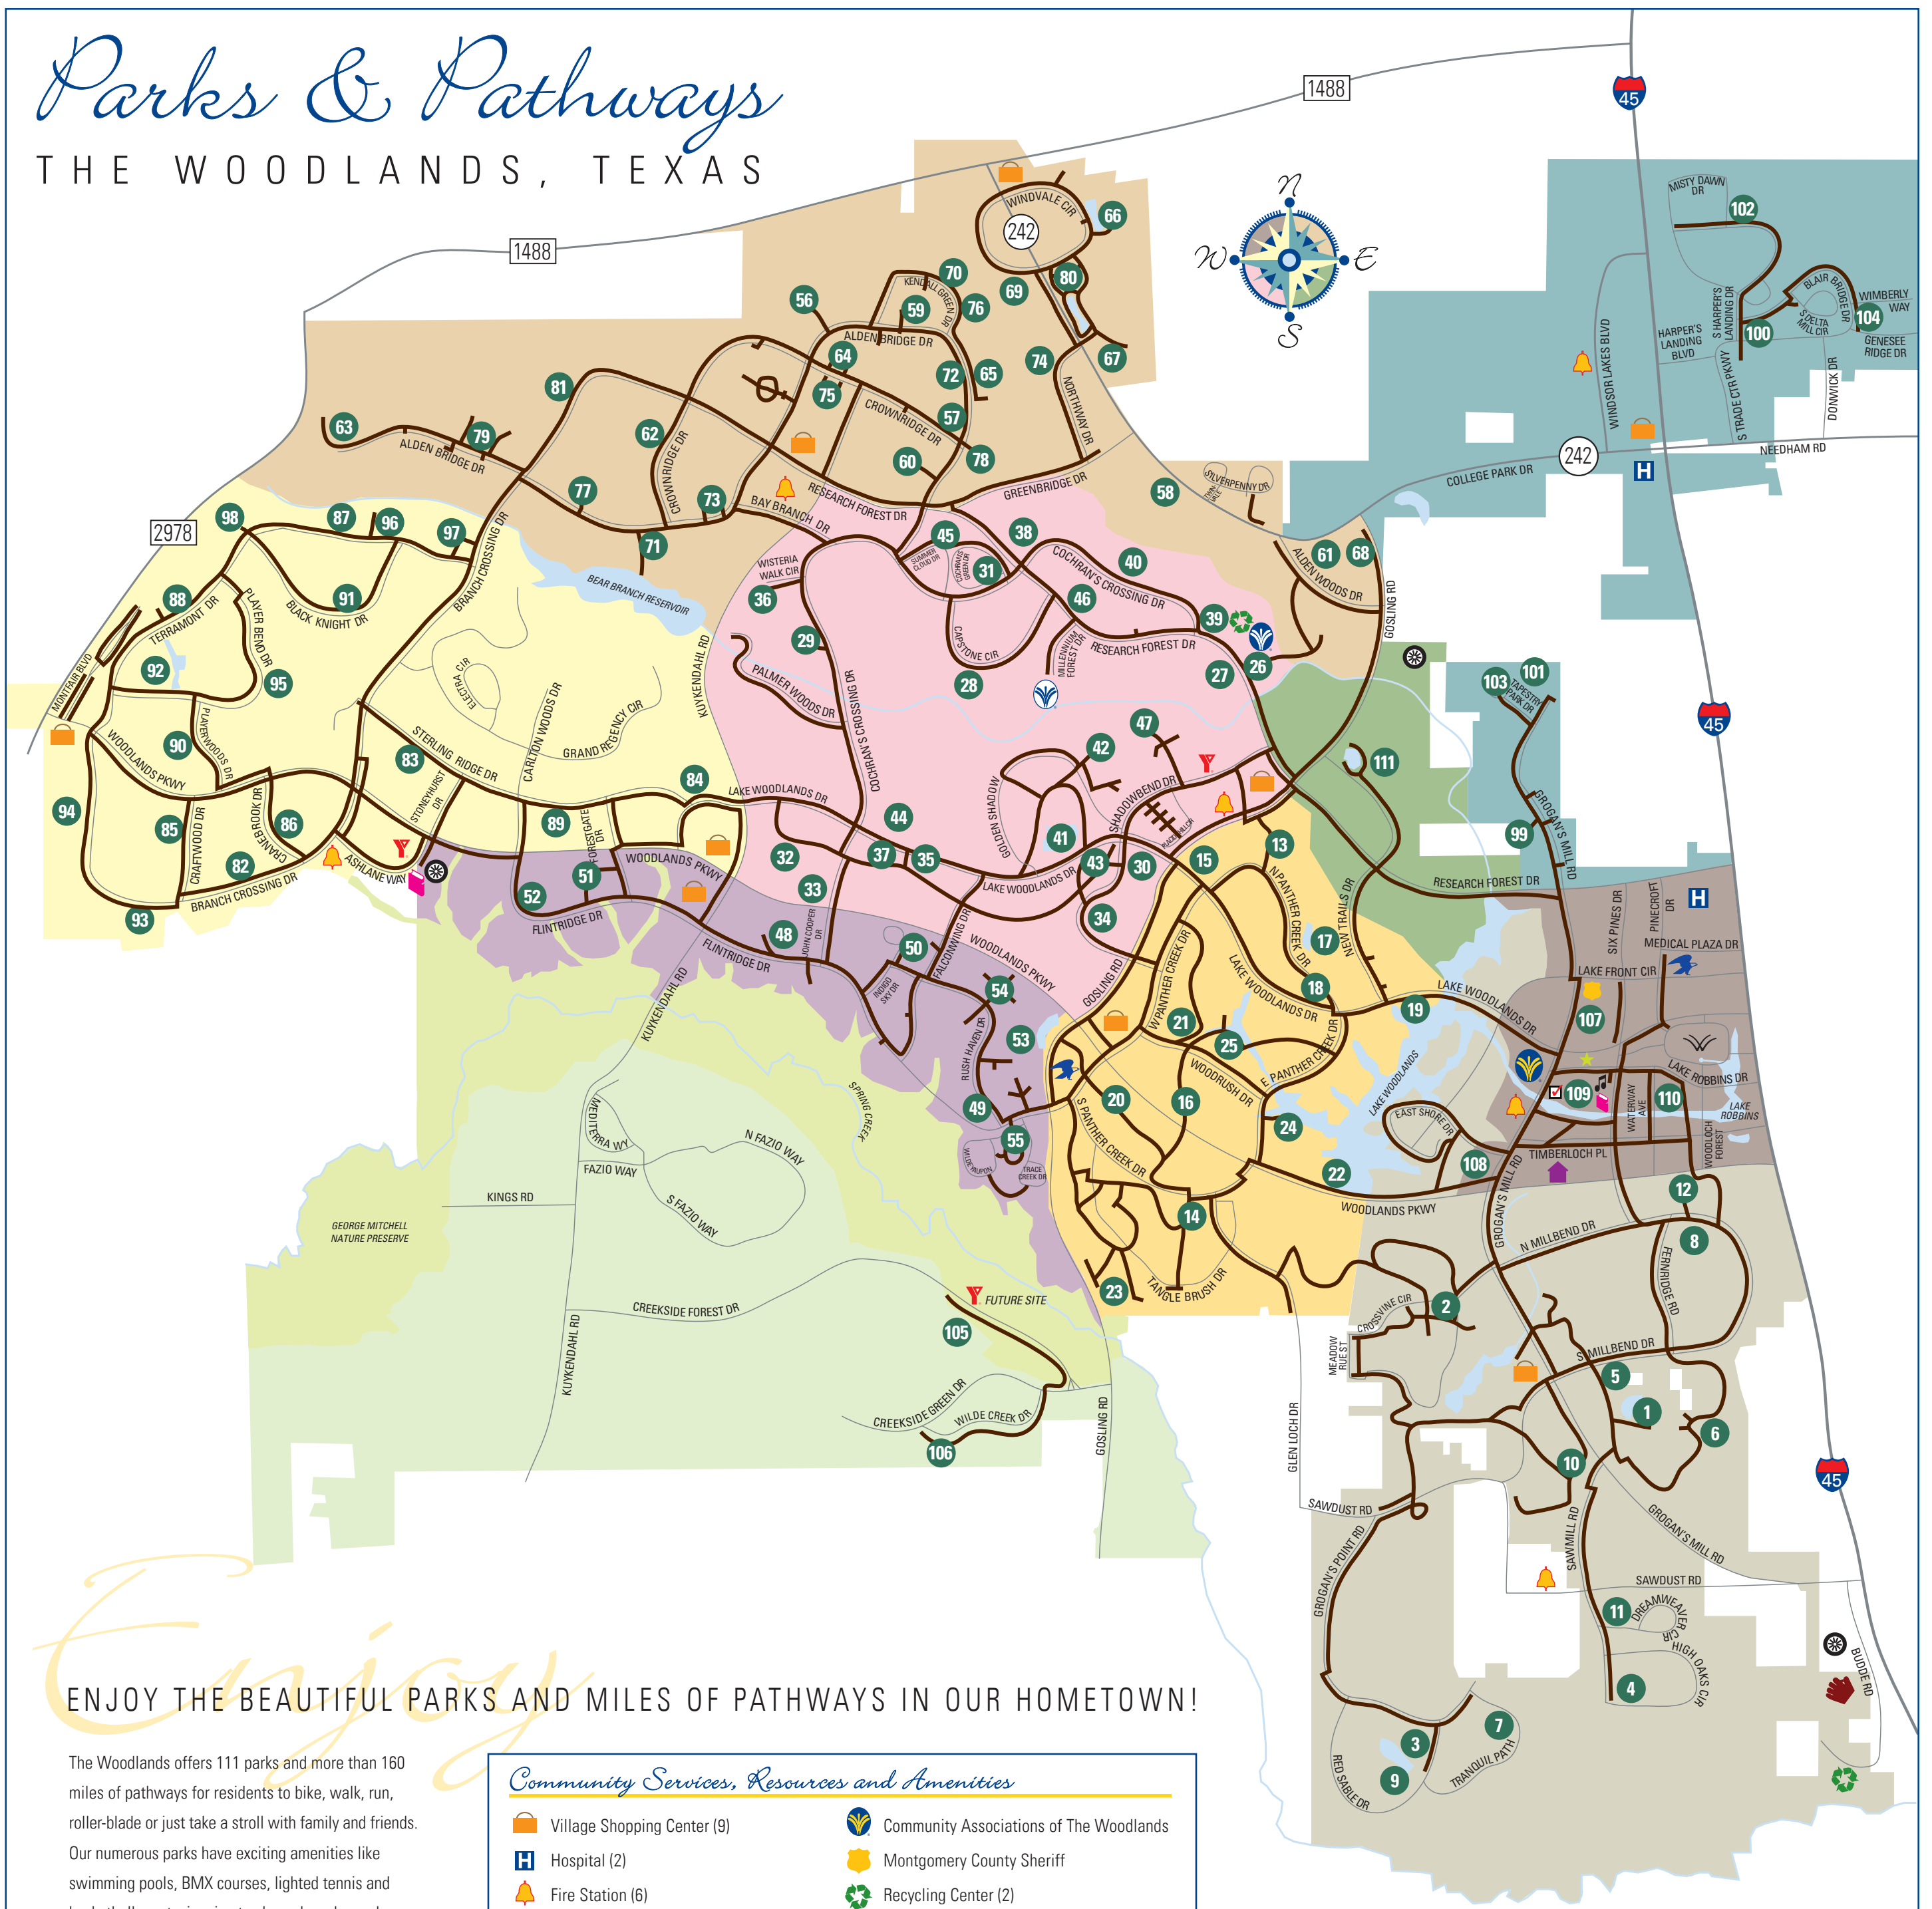

Parks & Pathways

THE WOODLANDS, TEXAS

ENJOY THE BEAUTIFUL PARKS AND MILES OF PATHWAYS IN OUR HOMETOWN!

The Woodlands offers 111 parks and more than 160 miles of pathways for residents to bike, walk, run, roller-blade or just take a stroll with family and friends. Our numerous parks have exciting amenities like swimming pools, BMX courses, lighted tennis and basketball courts, jogging tracks and much, much more! See the chart on the reverse side for an easy guide to the unique features at each park.

Village of Cochran's Crossing

26. Bear Branch Park
27. Bear Branch Sportsfields
28. Capstone Park
29. Cattail Park
30. Cochran's Bend Park
31. Cochran's Green Park
32. Copper Sage Park
33. Entry Lake Park
34. Forest Lake Park
35. Golden Sage Park
36. Hayden's Run Park
37. Hidden View Pond Park
38. Mystic Forest Park
39. Mystic Lake Park
40. Pachyderm Park
41. Shadow Lake Marsh Experience
42. Shadow Point Park
43. Shadowbend Park
44. Somerset Pond Park
45. Summer Cloud Park
46. Summer Storm Park
47. Turnstone Park

Village of College Park

99. Avalon Park
100. Harper's Landing Park
101. Mason Pond Park
102. Misty Dawn Park
103. Tapestry Park
104. Wimberly Park

Village of Creekside Park

105. Rob Fleming Park
106. Wilde Creek Park

Town Center

107. Evergreen Park
108. Olmstead Park
109. Town Green Park
110. Waterway Square

Research Forest

111. Venture Tech Park